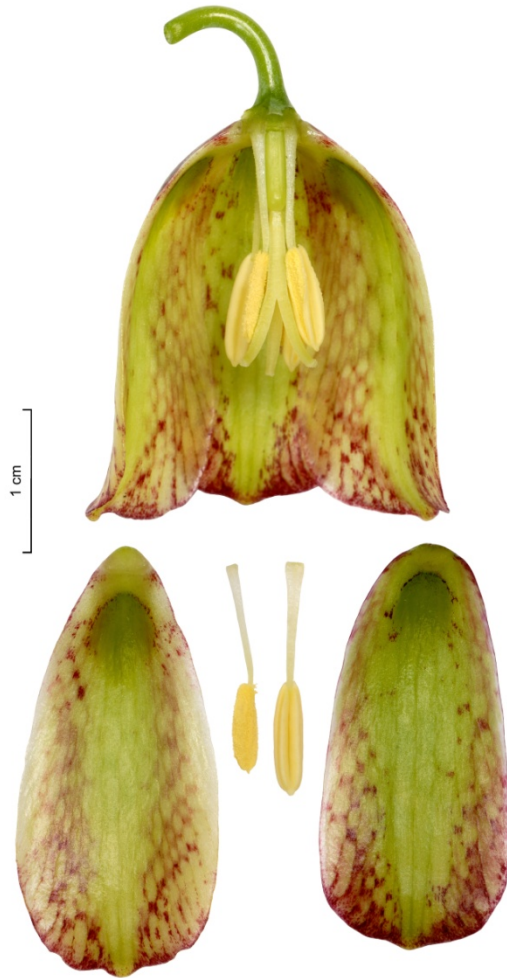

Fritillaria messanensis* Rafin subsp. *messanensis

Accession number 732
Photo. 18APR2012
Laurence Hill © 2012

Scientific name of specimen *Fritillaria messanensis* Rafin in Desv. Journ. Bot. 4: 272 (1814)

Collectors name and number R Wallis & R B Wallis

Date of collection 18APR2001

Collection Locality Greece: Mt. Olympus, above Litochoro, 900m

Habitat/Ecology in the wood margins and under bushes, south or east -facing wooded slope on limestone

Supplementary data Plant material – R Wallis & RB Wallis (2008).

Synonym *Fritillaria meleagris* Bivona-Bernardi in Sicularum Plantarum Centuria Prima 2: 26 (1806), *Fritillaria pyrenaica* Gussone. Adnotationes ad catalogum plantarum quae asservantur in Regio Horto Serenissimi Francisci Borbonii Principis Juventutis in Boccadifalco prope Panormum 26 (1821).