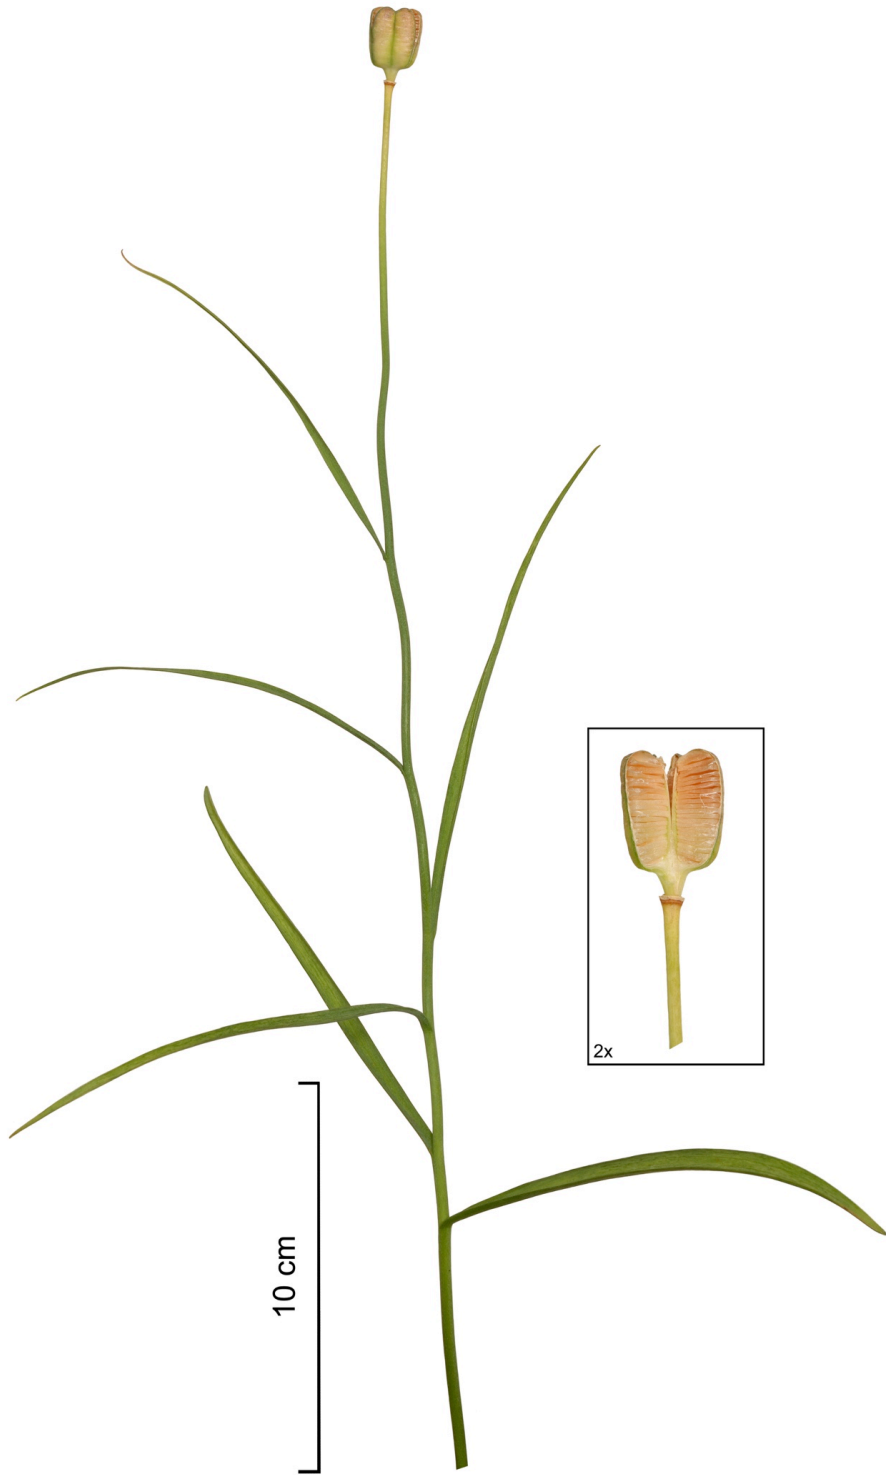

***Fritillaria meleagris* L**

Accession number 864  
Photo. 21APR2015  
Laurence Hill © 2015

***Fritillaria meleagris* L**

Accession number 864  
Photo. 10JUN2016  
Laurence Hill © 2016

Scientific name of specimen *Fritillaria meleagris* L. Species Plantarum 304 (1753).

Collectors name and number Laurence Hill

Date of collection 09JUN2010

Collection Locality UK: Oxfordshire, Oxford, Iffley Meadows. Alluvial flood meadows located between two arms of the River Thames. Site of Special Scientific Interest (SSSI) managed by Berks, Bucks & Oxon Wildlife Trust.

Supplementary data Vernacular name: Chequered lily, Crowcups, Frawcups, Folfalarum, Ginny hen flower, Leper's bells, Snake's-head Fritillary, Sulky ladies (United Kingdom), řebčík kostkovaný (Czech Republic), Kockavica (Croatia), Coccigrole, Fritillarie damier, Fritillarie pintade, Oeuf-de-vanneau, (France), Gewöhnliche Schachblume (Germany), Kockásliliom (Hungary), szachownica kostkowata (Poland), korunkovka strakatá (Slovakia), kungsängslilja (Sweden), Laleaua Pestrîță (Romania).