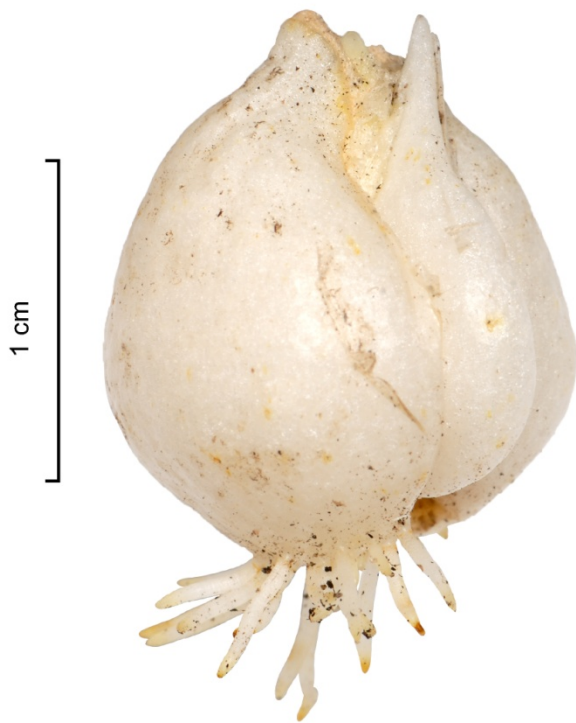

***Fritillaria latifolia* Willd.**

Accession number 888
Photo. 02MAR2011
Laurence Hill © 2011

Scientific name of specimen *Fritillaria latifolia* Willd. Sp. Pl. ii. 92 (1799).

Collectors name and number R Wallis & R B Wallis, RRW93A-48

Date of collection

Collection Locality Turkey: Gümüşhane, Köse Geçidi

Habitat/Ecology Gravelly area on north-facing slope. Elevation: 1960 m.

Supplementary data Plant material – Jim and Jenny Archibald (JJA Seeds, UK) 2010 as *Fritillaria nobilis*.
JJA Population Reference Number 0.498.205/0.500.450

Synonym *Fritillaria italica* Schult.f. Syst. 7: 393 (1829), *Fritillaria latifolia* var. *nobilis* (Baker) Guiseppi ex Bulletin Alpine Garden Society 6: 157 (1938), *Fritillaria lutea* var. *latifolia* (Willd.) Baker, J. Linn. Soc., Bot. 14: 259 (1875 publ. 1874), *Fritillaria nobilis* Baker in Bot. Mag. T. 7500. (1896), *Fritillaria persica* Pall. ex Kunth Enum. Pl. iv. 250.